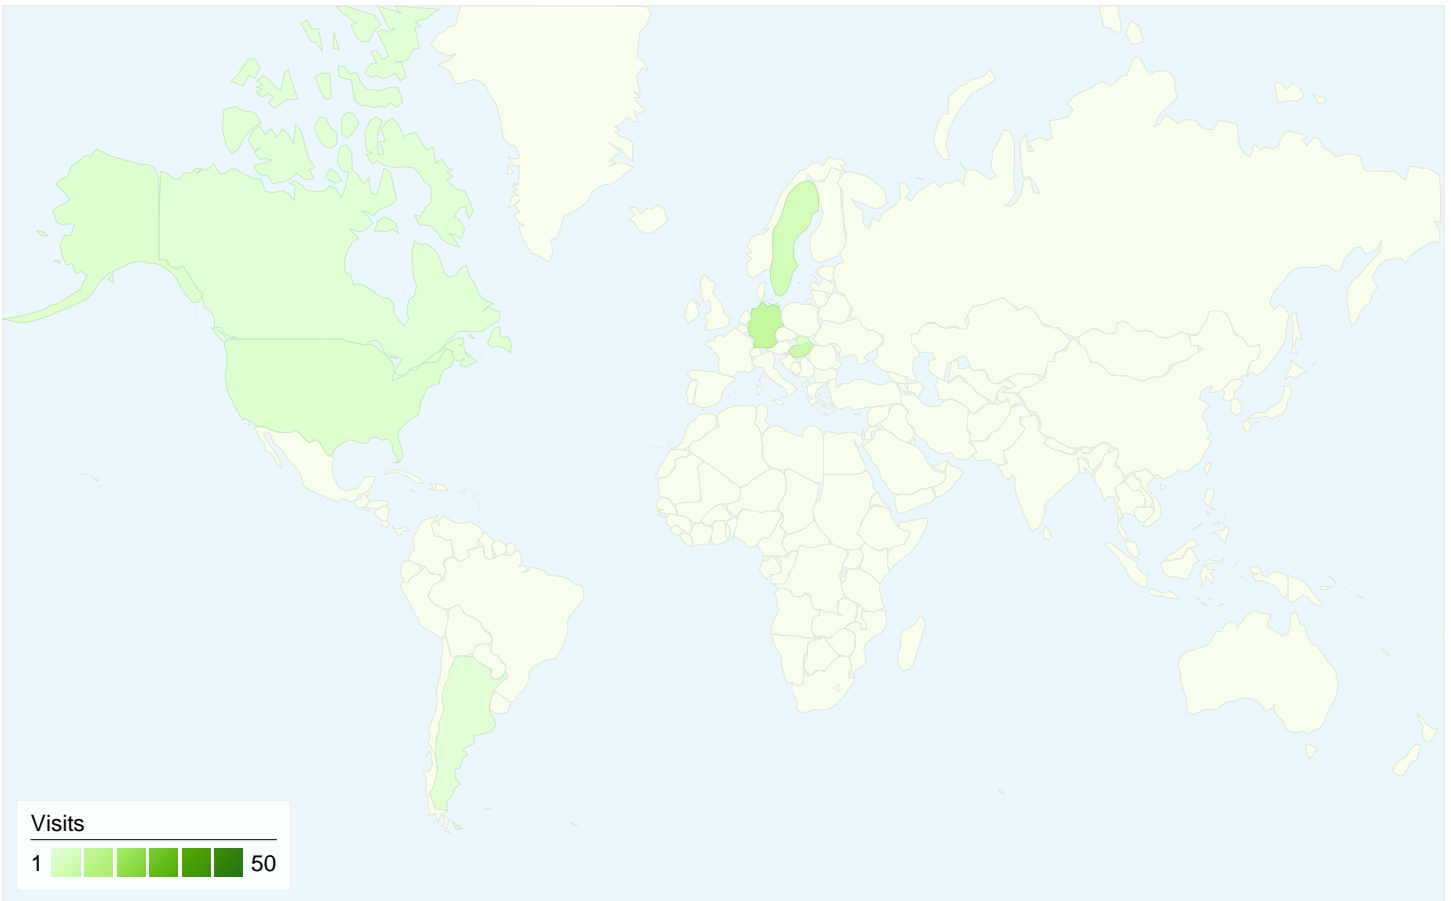

55 people visited this site

77 Visits

55 Absolute Unique Visitors

212 Pageviews

2.75 Average Pageviews

00:05:19 Time on Site

36.36% Bounce Rate

40.26% New Visits

All traffic sources sent a total of 77 visits

Top Traffic Sources

Sources	Visits	% visits	Keywords	Visits	% visits
google (organic)	52	67.53%	bajsa	28	47.46%
(direct) ((none))	12	15.58%	bajsa honlapja	11	18.64%
bing (organic)	5	6.49%	www.bajsa.net/index hu.html	6	10.17%
en.wikipedia.org (referral)	3	3.90%	bajsa .net	5	8.47%
209.85.129.132 (referral)	1	1.30%	www.bajsa.net	4	6.78%

77 visits came from 8 countries/territories

Site Usage

Country/Territory	Visits	Pages/Visit	Avg. Time on Site	% New Visits	Bounce Rate
Visits 77 % of Site Total: 100.00%	Pages/Visit 2.75 Site Avg: 2.75 (0.00%)	Avg. Time on Site 00:05:19 Site Avg: 00:05:19 (0.00%)	% New Visits 40.26% Site Avg: 40.26% (0.00%)	Bounce Rate 36.36% Site Avg: 36.36% (0.00%)	
Serbia	50	2.58	00:05:05	34.00%	28.00%
Germany	9	4.33	00:13:05	0.00%	0.00%
Hungary	7	2.57	00:00:18	57.14%	71.43%
Sweden	5	1.00	00:00:00	100.00%	100.00%
Slovakia	2	5.00	00:02:34	100.00%	50.00%
United States	2	1.00	00:00:00	100.00%	100.00%
Canada	1	8.00	00:29:27	0.00%	0.00%
Argentina	1	1.00	00:00:00	100.00%	100.00%