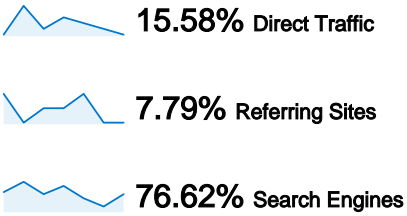

Top Traffic Sources

Sources	Visits	% visits	Keywords	Visits	% visits
google (organic)	52	67.53%	bajsa	28	47.46%
(direct) ((none))	12	15.58%	bajsa honlapja	11	18.64%
bing (organic)	5	6.49%	www.bajsa.net/index hu.html	6	10.17%
en.wikipedia.org (referral)	3	3.90%	bajsa .net	5	8.47%
209.85.129.132 (referral)	1	1.30%	www.bajsa.net	4	6.78%