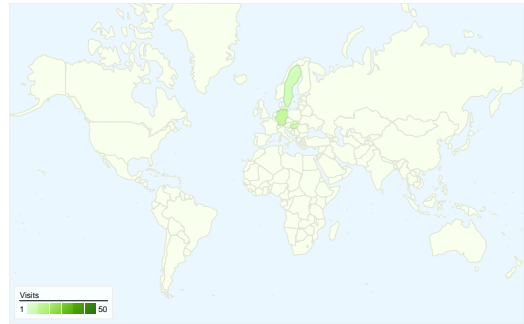

Site Usage

77 Visits

36.36% Bounce Rate

212 Pageviews

00:05:19 Avg. Time on Site

2.75 Pages/Visit

40.26% % New Visits

Visitors Overview

Visitors
55

Map Overlay

Traffic Sources Overview

- **Search Engines**
59.00 (76.62%)
- **Direct Traffic**
12.00 (15.58%)
- **Referring Sites**
6.00 (7.79%)

Content Overview

Pages	Pageviews	% Pageviews
/indexhu.html	130	61.32%
/	49	23.11%
/indexsr.html	20	9.43%
/index.html	11	5.19%
/translate_c?hl=en&sl=hu&tl=en	1	0.47%

55 people visited this site

77 Visits

55 Absolute Unique Visitors

212 Pageviews

2.75 Average Pageviews

00:05:19 Time on Site

36.36% Bounce Rate

40.26% New Visits

77 visits came from 8 countries/territories

Site Usage

Country/Territory	Visits	Pages/Visit	Avg. Time on Site	% New Visits	Bounce Rate
Visits 77 % of Site Total: 100.00%	Pages/Visit 2.75 Site Avg: 2.75 (0.00%)	Avg. Time on Site 00:05:19 Site Avg: 00:05:19 (0.00%)	% New Visits 40.26% Site Avg: 40.26% (0.00%)	Bounce Rate 36.36% Site Avg: 36.36% (0.00%)	
Serbia	50	2.58	00:05:05	34.00%	28.00%
Germany	9	4.33	00:13:05	0.00%	0.00%
Hungary	7	2.57	00:00:18	57.14%	71.43%
Sweden	5	1.00	00:00:00	100.00%	100.00%
Slovakia	2	5.00	00:02:34	100.00%	50.00%
United States	2	1.00	00:00:00	100.00%	100.00%
Canada	1	8.00	00:29:27	0.00%	0.00%
Argentina	1	1.00	00:00:00	100.00%	100.00%