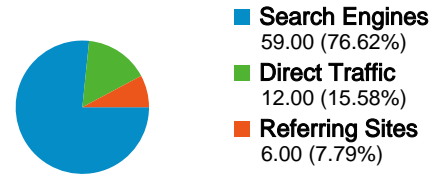

Top Traffic Sources

Sources	Visits	% visits	Keywords	Visits	% visits
google (organic)	52	67.53%	bajsa	28	47.46%
(direct) ((none))	12	15.58%	bajsa honlapja	11	18.64%
bing (organic)	5	6.49%	www.bajsa.net/index hu.html	6	10.17%
en.wikipedia.org (referral)	3	3.90%	bajsa .net	5	8.47%
209.85.129.132 (referral)	1	1.30%	www.bajsa.net	4	6.78%