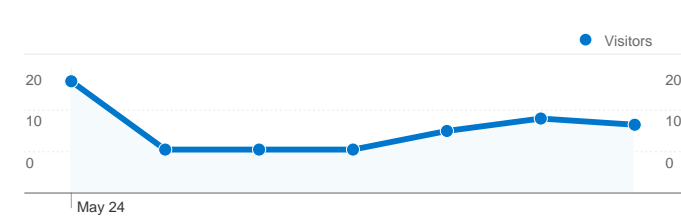

**Site Usage**

80 Visits

37.50% Bounce Rate

196 Pageviews

00:01:14 Avg. Time on Site

2.45 Pages/Visit

55.00% % New Visits

**Visitors Overview**

## 62 people visited this site

80 Visits

62 Absolute Unique Visitors

196 Pageviews

2.45 Average Pageviews

00:01:14 Time on Site

37.50% Bounce Rate

55.00% New Visits

## All traffic sources sent a total of 80 visits

United Kingdom	1	1.00	00:00:00	100.00%	100.00%
					1 - 10 of 10

**Pages on this site were viewed a total of 196 times**

196 Pageviews

123 Unique Views

37.50% Bounce Rate