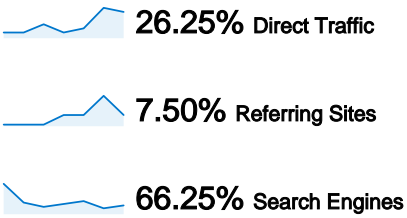

**Site Usage**

80 Visits

37.50% Bounce Rate

196 Pageviews

00:01:14 Avg. Time on Site

2.45 Pages/Visit

55.00% % New Visits

**Visitors Overview**

## 62 people visited this site

80 Visits

62 Absolute Unique Visitors

196 Pageviews

2.45 Average Pageviews

00:01:14 Time on Site

37.50% Bounce Rate

55.00% New Visits

## All traffic sources sent a total of 80 visits