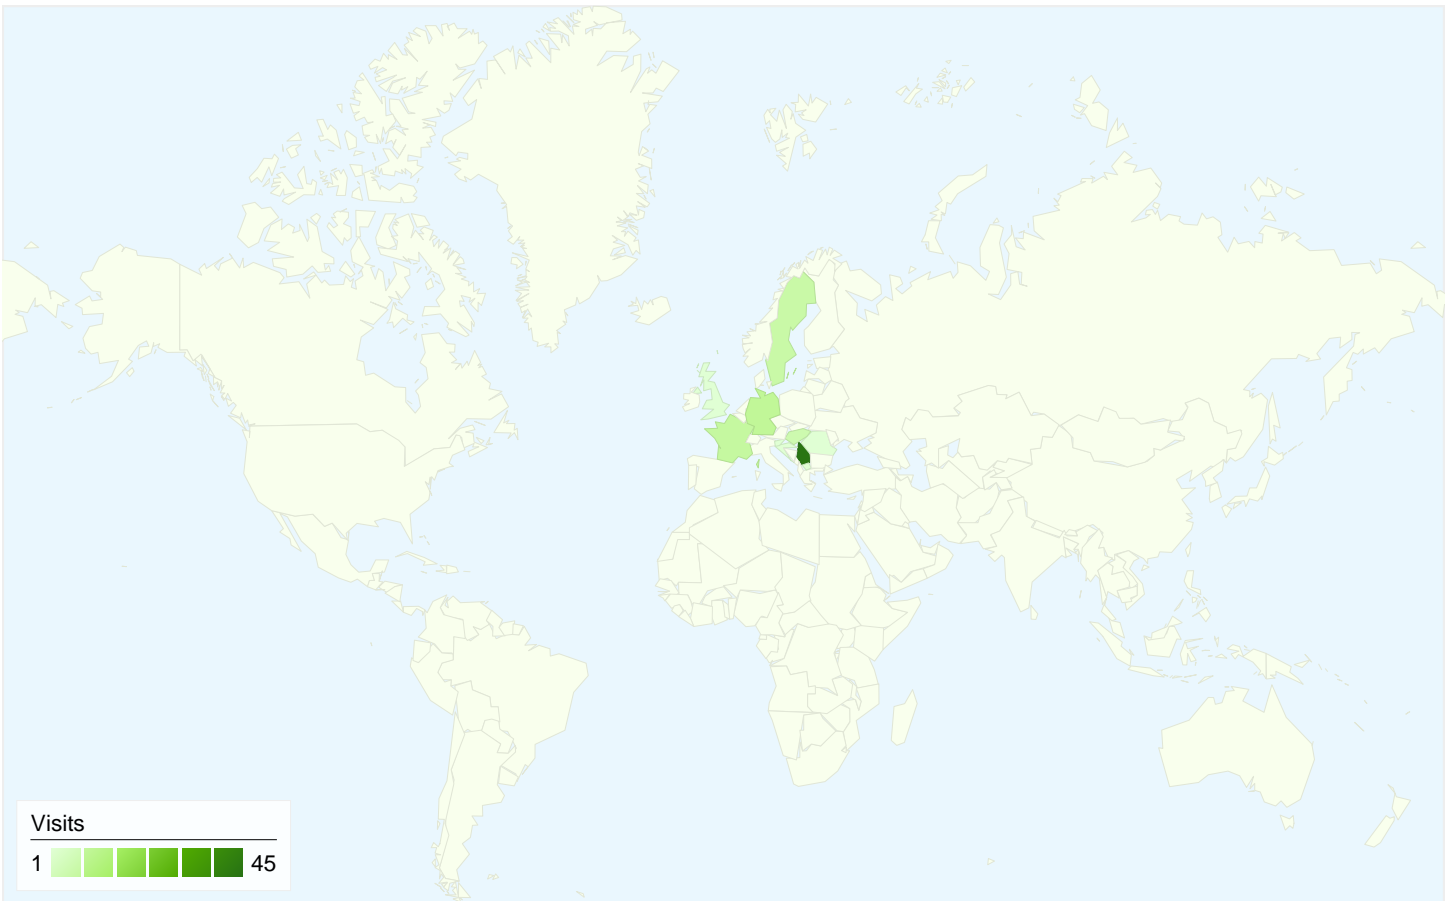

## 62 people visited this site

80 Visits

62 Absolute Unique Visitors

196 Pageviews

2.45 Average Pageviews

00:01:14 Time on Site

37.50% Bounce Rate

55.00% New Visits

## All traffic sources sent a total of 80 visits

## 80 visits came from 10 countries/territories