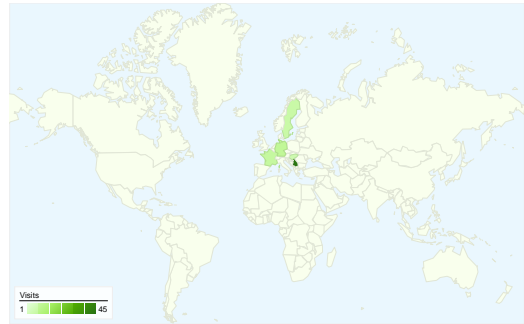

**Site Usage**

80 Visits

37.50% Bounce Rate

196 Pageviews

00:01:14 Avg. Time on Site

2.45 Pages/Visit

55.00% % New Visits

**Visitors Overview**

**Visitors**  
**62**

**Map Overlay**

**Traffic Sources Overview**

- **Search Engines**  
53.00 (66.25%)
- **Direct Traffic**  
21.00 (26.25%)
- **Referring Sites**  
6.00 (7.50%)

**Content Overview**

Pages	Pageviews	% Pageviews
/indexhu.html	81	41.33%
/	63	32.14%
/indexsr.html	35	17.86%
/translate_c?hl=en&sl=hu&tl=en	6	3.06%
/indexde.html	6	3.06%

## All traffic sources sent a total of 80 visits

## 80 visits came from 10 countries/territories