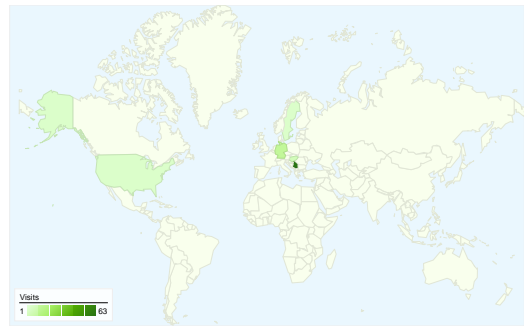

**Site Usage**

**93** Visits

**36.56%** Bounce Rate

**219** Pageviews

**00:01:26** Avg. Time on Site

**2.35** Pages/Visit

**43.01%** % New Visits

**Visitors Overview**

**Visitors**  
**64**

**Map Overlay**

**Traffic Sources Overview**

- **Search Engines**  
68.00 (73.12%)
- **Direct Traffic**  
21.00 (22.58%)
- **Referring Sites**  
4.00 (4.30%)

**Content Overview**

Pages	Pageviews	% Pageviews
/indexhu.html	108	49.32%
/	56	25.57%
/indexsr.html	39	17.81%
/index.html	9	4.11%
/indexde.html	4	1.83%

## All traffic sources sent a total of 93 visits

-  22.58% Direct Traffic
-  4.30% Referring Sites
-  73.12% Search Engines

- Search Engines  
68.00 (73.12%)
- Direct Traffic  
21.00 (22.58%)
- Referring Sites  
4.00 (4.30%)

## 93 visits came from 11 countries/territories

Site Usage

<b>Visits</b> <b>93</b> % of Site Total: 100.00%	<b>Pages/Visit</b> <b>2.35</b> Site Avg: 2.35 (0.00%)	<b>Avg. Time on Site</b> <b>00:01:26</b> Site Avg: 00:01:26 (0.00%)	<b>% New Visits</b> <b>43.01%</b> Site Avg: 43.01% (0.00%)	<b>Bounce Rate</b> <b>36.56%</b> Site Avg: 36.56% (0.00%)	
Country/Territory	Visits	Pages/Visit	Avg. Time on Site	% New Visits	Bounce Rate
Serbia	63	2.27	00:00:53	31.75%	36.51%
Germany	12	2.83	00:03:56	25.00%	8.33%
Hungary	6	3.17	00:02:13	83.33%	16.67%
Sweden	3	1.00	00:00:00	100.00%	100.00%
United States	3	1.00	00:00:00	100.00%	100.00%
Chile	1	1.00	00:00:00	100.00%	100.00%
France	1	8.00	00:11:02	100.00%	0.00%
Croatia	1	2.00	00:00:08	100.00%	0.00%
(not set)	1	1.00	00:00:00	100.00%	100.00%