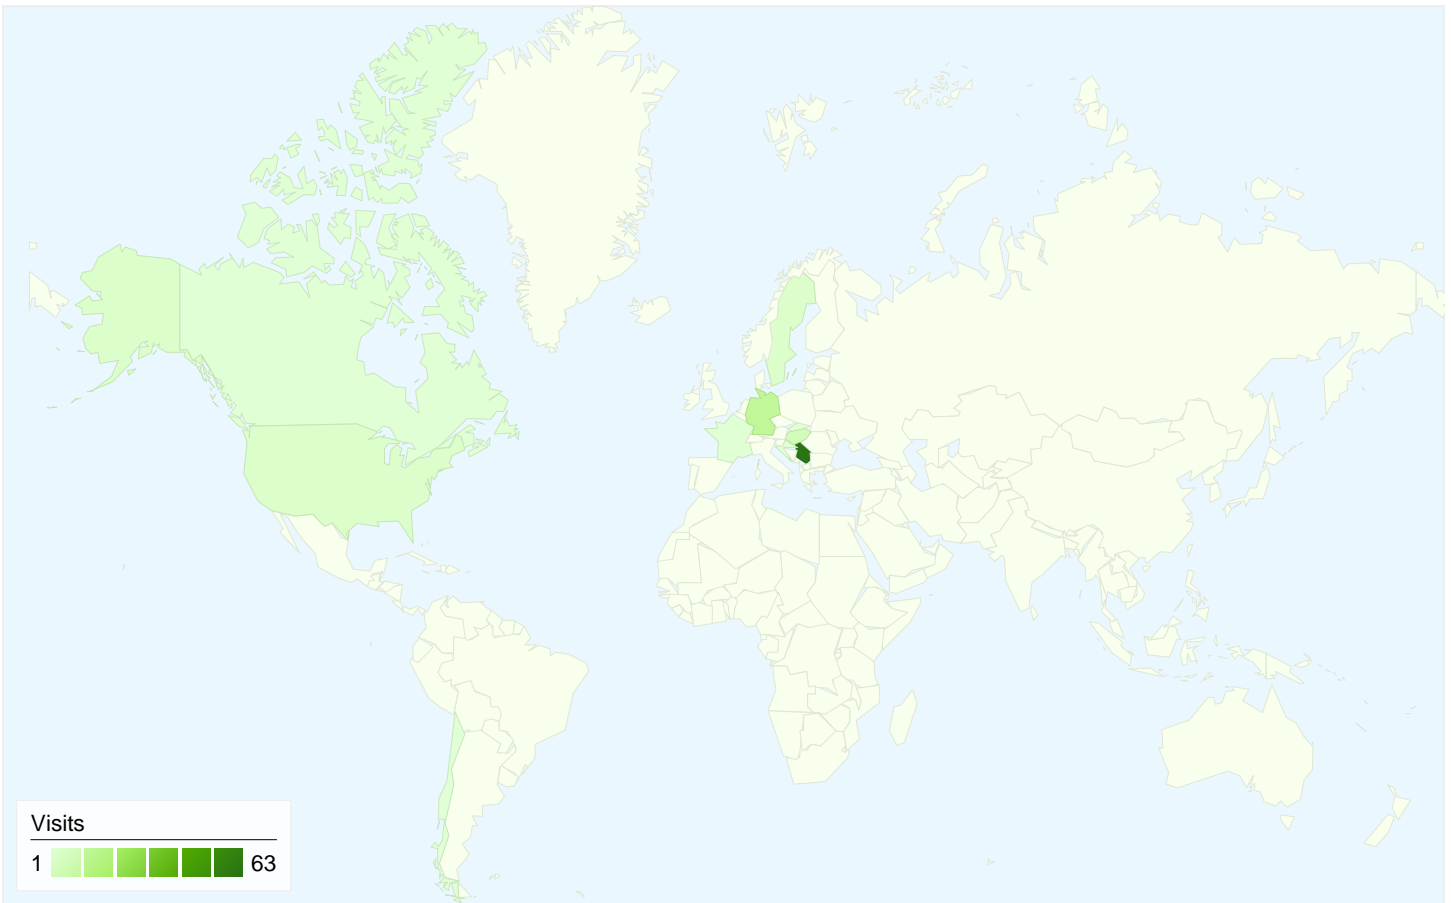

## All traffic sources sent a total of 93 visits

-  22.58% Direct Traffic
-  4.30% Referring Sites
-  73.12% Search Engines

- Search Engines  
68.00 (73.12%)
- Direct Traffic  
21.00 (22.58%)
- Referring Sites  
4.00 (4.30%)

## 93 visits came from 11 countries/territories

Site Usage

<b>Visits</b> <b>93</b> % of Site Total: 100.00%	<b>Pages/Visit</b> <b>2.35</b> Site Avg: 2.35 (0.00%)	<b>Avg. Time on Site</b> <b>00:01:26</b> Site Avg: 00:01:26 (0.00%)	<b>% New Visits</b> <b>43.01%</b> Site Avg: 43.01% (0.00%)	<b>Bounce Rate</b> <b>36.56%</b> Site Avg: 36.56% (0.00%)	
Country/Territory	Visits	Pages/Visit	Avg. Time on Site	% New Visits	Bounce Rate
Serbia	63	2.27	00:00:53	31.75%	36.51%
Germany	12	2.83	00:03:56	25.00%	8.33%
Hungary	6	3.17	00:02:13	83.33%	16.67%
Sweden	3	1.00	00:00:00	100.00%	100.00%
United States	3	1.00	00:00:00	100.00%	100.00%
Chile	1	1.00	00:00:00	100.00%	100.00%
France	1	8.00	00:11:02	100.00%	0.00%
Croatia	1	2.00	00:00:08	100.00%	0.00%
(not set)	1	1.00	00:00:00	100.00%	100.00%