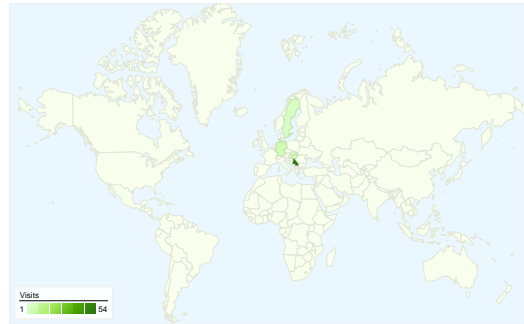

**Site Usage**

**77** Visits

**46.75%** Bounce Rate

**162** Pageviews

**00:01:39** Avg. Time on Site

**2.10** Pages/Visit

**55.84%** % New Visits

**Visitors Overview**

**Visitors**  
**65**

**Map Overlay**

**Traffic Sources Overview**

- **Search Engines**  
52.00 (67.53%)
- **Direct Traffic**  
15.00 (19.48%)
- **Referring Sites**  
10.00 (12.99%)

**Content Overview**

Pages	Pageviews	% Pageviews
/indexhu.html	73	45.06%
/	54	33.33%
/indexsr.html	17	10.49%
/index.html	5	3.09%
/translate_c?hl=en&prev=hp&ru	3	1.85%

## All traffic sources sent a total of 77 visits

## 77 visits came from 9 countries/territories

Site Usage

Country/Territory	Visits	Pages/Visit	Avg. Time on Site	% New Visits	Bounce Rate
Serbia	54	2.11	00:01:29	50.00%	44.44%
Hungary	6	2.83	00:03:58	83.33%	33.33%
Germany	6	3.00	00:01:53	16.67%	16.67%
Sweden	4	1.00	00:00:00	100.00%	100.00%
Slovenia	2	1.00	00:00:00	100.00%	100.00%
Slovakia	2	2.00	00:05:58	100.00%	0.00%
United Kingdom	1	1.00	00:00:00	100.00%	100.00%
Brazil	1	1.00	00:00:00	0.00%	100.00%
Denmark	1	1.00	00:00:00	100.00%	100.00%