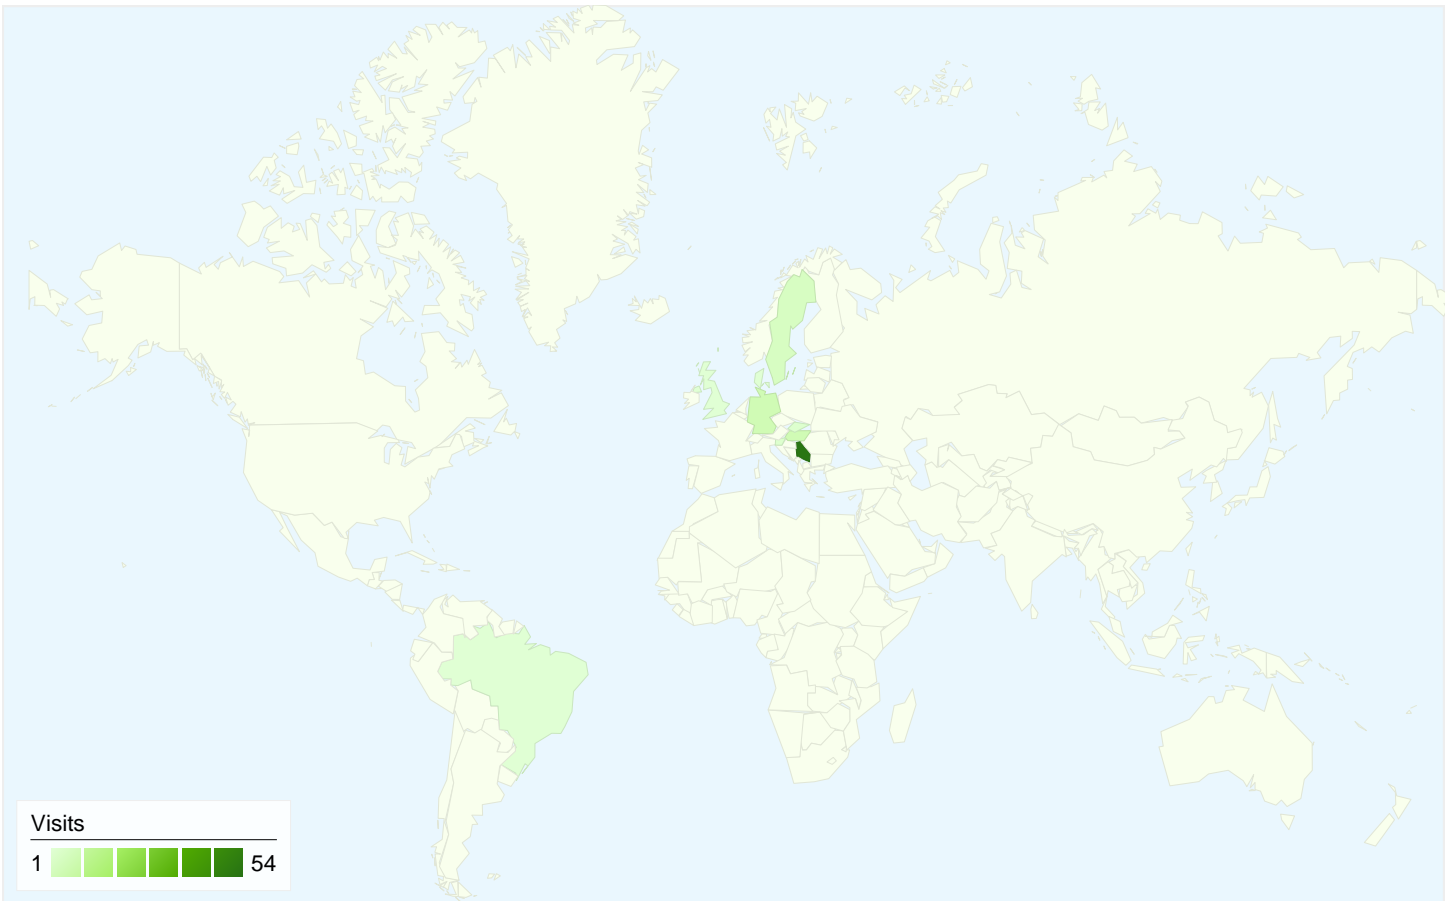

## 65 people visited this site

77 Visits

65 Absolute Unique Visitors

162 Pageviews

2.10 Average Pageviews

00:01:39 Time on Site

46.75% Bounce Rate

55.84% New Visits

## All traffic sources sent a total of 77 visits

## 77 visits came from 9 countries/territories

Site Usage

Country/Territory	Visits	Pages/Visit	Avg. Time on Site	% New Visits	Bounce Rate
Serbia	54	2.11	00:01:29	50.00%	44.44%
Hungary	6	2.83	00:03:58	83.33%	33.33%
Germany	6	3.00	00:01:53	16.67%	16.67%
Sweden	4	1.00	00:00:00	100.00%	100.00%
Slovenia	2	1.00	00:00:00	100.00%	100.00%
Slovakia	2	2.00	00:05:58	100.00%	0.00%
United Kingdom	1	1.00	00:00:00	100.00%	100.00%
Brazil	1	1.00	00:00:00	0.00%	100.00%
Denmark	1	1.00	00:00:00	100.00%	100.00%