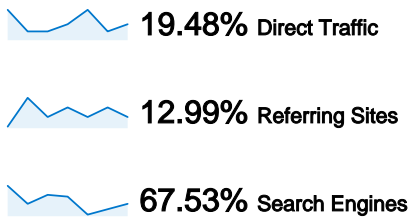

**Site Usage**

**77** Visits

**46.75%** Bounce Rate

**162** Pageviews

**00:01:39** Avg. Time on Site

**2.10** Pages/Visit

**55.84%** % New Visits

**Visitors Overview**

## 65 people visited this site

77 Visits

65 Absolute Unique Visitors

162 Pageviews

2.10 Average Pageviews

00:01:39 Time on Site

46.75% Bounce Rate

55.84% New Visits

## Technical Profile

Browser	Visits	% visits
Firefox	48	62.34%
Chrome	16	20.78%
Internet Explorer	9	11.69%
Android Browser	3	3.90%
Opera	1	1.30%

## All traffic sources sent a total of 77 visits