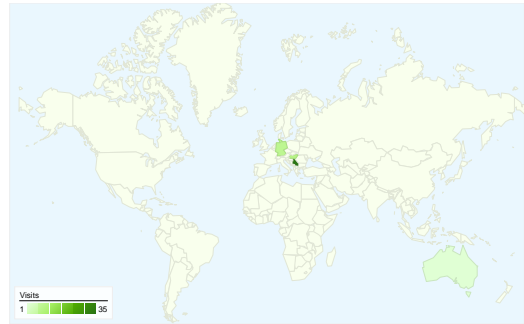

Site Usage

58 Visits

36.21% Bounce Rate

141 Pageviews

00:02:37 Avg. Time on Site

2.43 Pages/Visit

62.07% % New Visits

Visitors Overview

Visitors
49

Map Overlay

Traffic Sources Overview

- **Search Engines**
42.00 (72.41%)
- **Direct Traffic**
12.00 (20.69%)
- **Referring Sites**
4.00 (6.90%)

Content Overview

Pages	Pageviews	% Pageviews
/indexhu.html	61	43.26%
/	44	31.21%
/indexsr.html	21	14.89%
/indexde.html	9	6.38%
/translate_c?hl=en&prev=hp&ru	3	2.13%

49 people visited this site

58 Visits

49 Absolute Unique Visitors

141 Pageviews

2.43 Average Pageviews

00:02:37 Time on Site

36.21% Bounce Rate

62.07% New Visits

58 visits came from 8 countries/territories

Site Usage

Country/Territory	Visits	Pages/Visit	Avg. Time on Site	% New Visits	Bounce Rate
Visits 58 % of Site Total: 100.00%	Pages/Visit 2.43 Site Avg: 2.43 (0.00%)	Avg. Time on Site 00:02:37 Site Avg: 00:02:37 (0.00%)	% New Visits 62.07% Site Avg: 62.07% (0.00%)	Bounce Rate 36.21% Site Avg: 36.21% (0.00%)	
Serbia	35	2.60	00:02:00	54.29%	28.57%
Hungary	9	2.33	00:08:40	88.89%	66.67%
Germany	8	2.62	00:00:27	37.50%	12.50%
Malta	2	1.50	00:00:10	100.00%	50.00%
Australia	1	2.00	00:00:09	100.00%	0.00%
Senegal	1	1.00	00:00:00	100.00%	100.00%
Sweden	1	1.00	00:00:00	100.00%	100.00%
Croatia	1	1.00	00:00:00	100.00%	100.00%