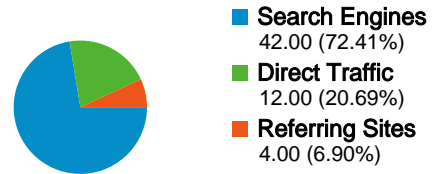

49 people visited this site

58 Visits

49 Absolute Unique Visitors

141 Pageviews

2.43 Average Pageviews

00:02:37 Time on Site

36.21% Bounce Rate

62.07% New Visits

Technical Profile

Browser	Visits	% visits
Firefox	28	48.28%
Chrome	20	34.48%
Internet Explorer	8	13.79%
Opera	2	3.45%

All traffic sources sent a total of 58 visits

Top Traffic Sources

Sources	Visits	% visits	Keywords	Visits	% visits
google (organic)	40	68.97%	bajsa	17	40.48%
(direct) ((none))	12	20.69%	bajša	8	19.05%
search (organic)	2	3.45%	bajsa honlapja	6	14.29%
vajdasag.lap.hu (referral)	2	3.45%	(not provided)	2	4.76%
en.wikipedia.org (referral)	1	1.72%	bajsa.net	2	4.76%