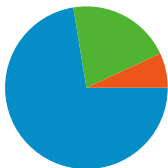

Traffic Sources Overview

- **Search Engines**
  42.00 (72.41%)
- **Direct Traffic**
  12.00 (20.69%)
- **Referring Sites**
  4.00 (6.90%)

Content Overview

Pages	Pageviews	% Pageviews
/indexhu.html	61	43.26%
/	44	31.21%
/indexsr.html	21	14.89%
/indexde.html	9	6.38%
/translate_c?hl=en&prev=hp&ru	3	2.13%