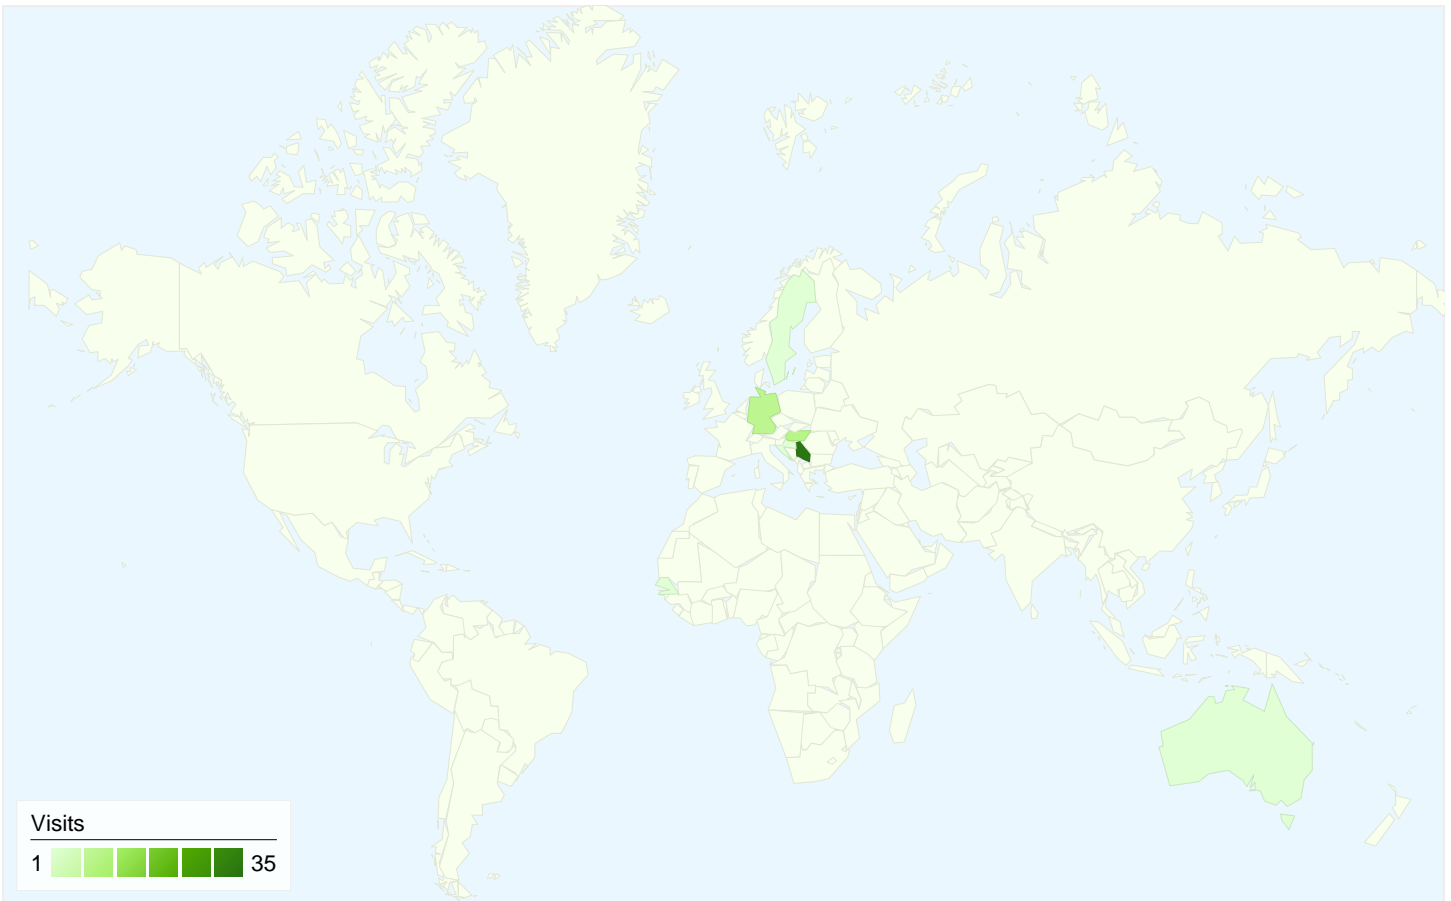

49 people visited this site

58 Visits

49 Absolute Unique Visitors

141 Pageviews

2.43 Average Pageviews

00:02:37 Time on Site

36.21% Bounce Rate

62.07% New Visits

Technical Profile

Browser	Visits	% visits
Firefox	28	48.28%
Chrome	20	34.48%
Internet Explorer	8	13.79%
Opera	2	3.45%

All traffic sources sent a total of 58 visits

Top Traffic Sources

Sources	Visits	% visits	Keywords	Visits	% visits
google (organic)	40	68.97%	bajsa	17	40.48%
(direct) ((none))	12	20.69%	bajša	8	19.05%
search (organic)	2	3.45%	bajsa honlapja	6	14.29%
vajdasag.lap.hu (referral)	2	3.45%	(not provided)	2	4.76%
en.wikipedia.org (referral)	1	1.72%	bajsa.net	2	4.76%

58 visits came from 8 countries/territories

Site Usage

Country/Territory	Visits	Pages/Visit	Avg. Time on Site	% New Visits	Bounce Rate
Visits 58 % of Site Total: 100.00%	Pages/Visit 2.43 Site Avg: 2.43 (0.00%)	Avg. Time on Site 00:02:37 Site Avg: 00:02:37 (0.00%)	% New Visits 62.07% Site Avg: 62.07% (0.00%)	Bounce Rate 36.21% Site Avg: 36.21% (0.00%)	
Serbia	35	2.60	00:02:00	54.29%	28.57%
Hungary	9	2.33	00:08:40	88.89%	66.67%
Germany	8	2.62	00:00:27	37.50%	12.50%
Malta	2	1.50	00:00:10	100.00%	50.00%
Australia	1	2.00	00:00:09	100.00%	0.00%
Senegal	1	1.00	00:00:00	100.00%	100.00%
Sweden	1	1.00	00:00:00	100.00%	100.00%
Croatia	1	1.00	00:00:00	100.00%	100.00%