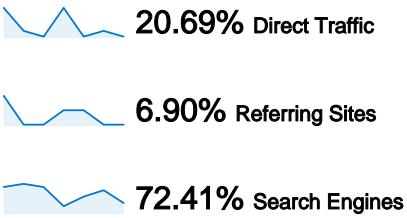

49 people visited this site

58 Visits

49 Absolute Unique Visitors

141 Pageviews

2.43 Average Pageviews

00:02:37 Time on Site

36.21% Bounce Rate

62.07% New Visits

Technical Profile

Browser	Visits	% visits
Firefox	28	48.28%
Chrome	20	34.48%
Internet Explorer	8	13.79%
Opera	2	3.45%

All traffic sources sent a total of 58 visits

Top Traffic Sources

Sources	Visits	% visits	Keywords	Visits	% visits
google (organic)	40	68.97%	bajsa	17	40.48%
(direct) ((none))	12	20.69%	bajša	8	19.05%
search (organic)	2	3.45%	bajsa honlapja	6	14.29%
vajdasag.lap.hu (referral)	2	3.45%	(not provided)	2	4.76%
en.wikipedia.org (referral)	1	1.72%	bajsa.net	2	4.76%

58 visits came from 8 countries/territories

Site Usage

Country/Territory	Visits	Pages/Visit	Avg. Time on Site	% New Visits	Bounce Rate
Visits 58 % of Site Total: 100.00%	Pages/Visit 2.43 Site Avg: 2.43 (0.00%)	Avg. Time on Site 00:02:37 Site Avg: 00:02:37 (0.00%)	% New Visits 62.07% Site Avg: 62.07% (0.00%)	Bounce Rate 36.21% Site Avg: 36.21% (0.00%)	
Serbia	35	2.60	00:02:00	54.29%	28.57%
Hungary	9	2.33	00:08:40	88.89%	66.67%
Germany	8	2.62	00:00:27	37.50%	12.50%
Malta	2	1.50	00:00:10	100.00%	50.00%
Australia	1	2.00	00:00:09	100.00%	0.00%
Senegal	1	1.00	00:00:00	100.00%	100.00%
Sweden	1	1.00	00:00:00	100.00%	100.00%
Croatia	1	1.00	00:00:00	100.00%	100.00%